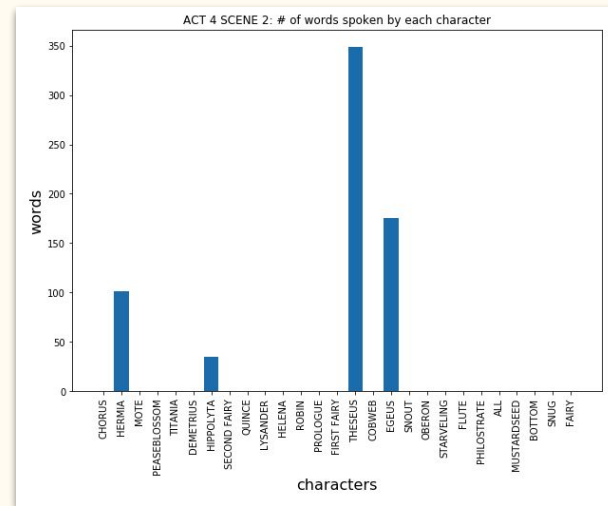

ShakesPeer - Peer Review 1

Frances, Kevin, Mint
November 19, 2019

What's ShakesPeer? (Background)

A tool for visualizing relationships between Shakespearean characters to provide better understanding of the plot. More specifically, it reveals useful and nuanced insights about characters' relationship development over time.

Main view

Relationship view

Status

- Done
 - Data collection and cleaning
 - Setting up code framework and GitHub repo
 - Research on and implement character-to-character sentiment analysis
 - Calculate character's speech distribution/scene
- To-Do
 - Implement main view
 - Implement relationship view
 - Implement interactions
 - Paper write-up

Data Collection & Cleaning

- Raw text data obtained from **Project Gutenberg**
- Extracted list of characters (Python)
 - # of words spoken overall, per scene

Character-to-character Sentiment Analysis

- Algorithm based on Nalisnick and Baird's paper.
 - Use AFINN lexicon to determine sentiment valence of a chunk of text.
 - Assume that the sentiment of a dialogue is directed to the character that speaks immediately before the current speaker.
- The sentiment valence in our case is accumulated by scenes.
- Finished implementing this in Python.
- If time permits,
 - we may do in-depth investigation of the result and see if there's a way to improve our assumption to obtain higher accuracy.
 - we may also investigate if the sentiment calculation should be more fine-grained (at a more detailed level than accumulating by scenes.)