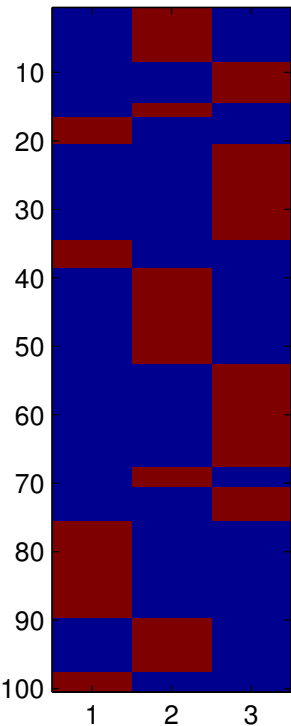

truth

pf, error rate 0.440

rbpf, error rate 0.340