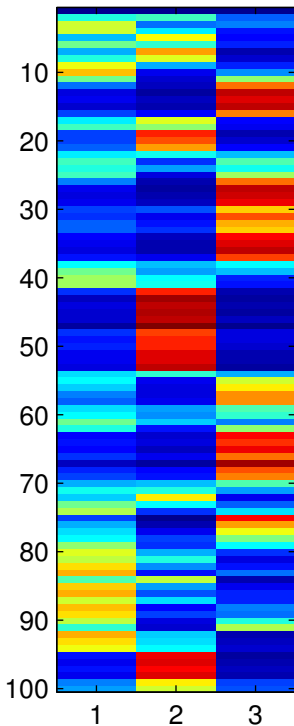

truth

pf, error rate 0.440

rbpf, error rate 0.340