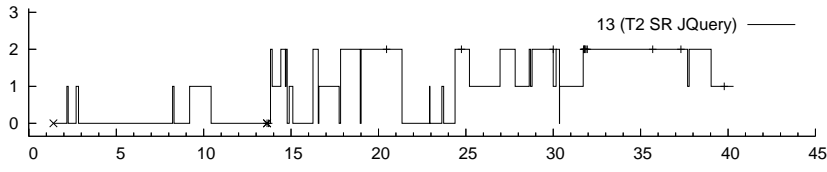

2.3 Ferret

2.4 Suade

3 By Tools, By Individual

3.1 JQuery

% time d=0 63.4%
 % time d=0 or d=1 70.6%
 % solns id 20.0%

% time d=0 39.1%
 % time d=0 or d=1 62.4%
 % solns id 0%

% time d=0 55.1%
 % time d=0 or d=1 97.1%
 % solns id 33.3%

% time d=0 13.7%
 % time d=0 or d=1 72.8%
 % solns id 9.0%

3.2 Ferret

% time d=0 71.9%
 % time d=0 or d=1 99.8%
 % solns id 40.0%

% time d=0 19.7%
 % time d=0 or d=1 88.0%
 % solns id 0%

% time d=0 68.9%
 % time d=0 or d=1 94.3%
 % solns id 46.6%