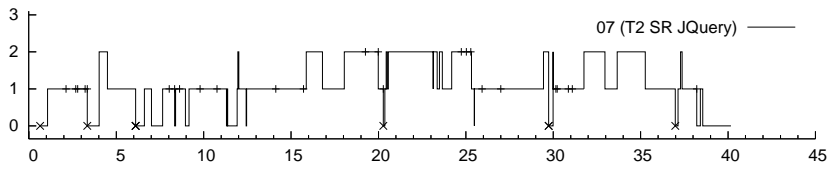

2.3 Ferret

2.4 Suade

3 By Tools, By Individual

3.1 JQuery

% time d=0 63.4%
 % time d=0 or d=1 70.6%
 % solns id 20.0%

% time d=0 39.1%
 % time d=0 or d=1 62.4%
 % solns id 0%

% time d=0 55.1%
 % time d=0 or d=1 97.1%
 % solns id 33.3%

% time d=0 13.7%
 % time d=0 or d=1 72.8%
 % solns id 9.0%

3.2 Ferret

% time d=0 71.9%
 % time d=0 or d=1 99.8%
 % solns id 40.0%

% time d=0 19.7%
 % time d=0 or d=1 88.0%
 % solns id 0%

% time d=0 68.9%
 % time d=0 or d=1 94.3%
 % solns id 46.6%