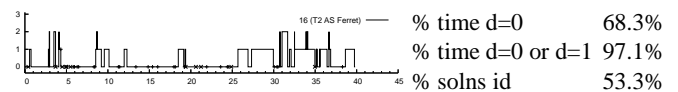

1 Autosave

1.1 Eclipse

1.2 JQuery

1.3 Ferret

1.4 Suade