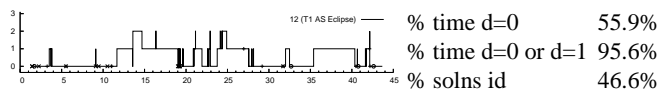

1 Autosave

1.1 Eclipse