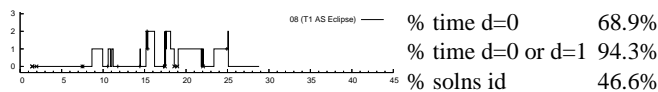

1 Autosave

1.1 Eclipse