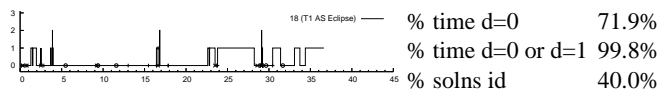

1 Autosave

1.1 Eclipse