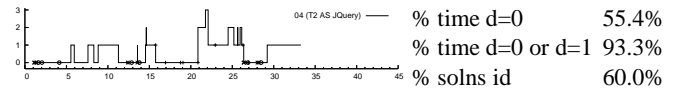

1 Autosave

1.1 Eclipse

1.2 JQuery

1.3 Ferret

1.4 Suade