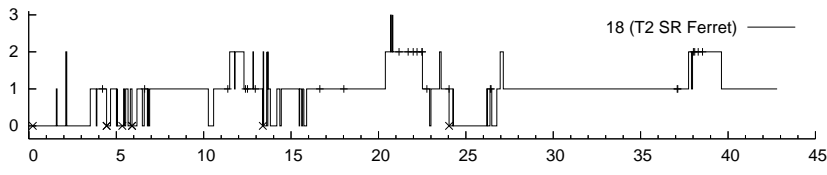

2.3 Ferret

2.4 Suade

3 By Tools, By Individual

3.1 JQuery

% time d=0 63.4%
 % time d=0 or d=1 70.6%
 % solns id 20.0%

% time d=0 39.1%
 % time d=0 or d=1 62.4%
 % solns id 0%

% time d=0 55.1%
 % time d=0 or d=1 97.1%
 % solns id 33.3%

% time d=0 13.7%
 % time d=0 or d=1 72.8%
 % solns id 9.0%

3.2 Ferret

% time d=0 71.9%
 % time d=0 or d=1 99.8%
 % solns id 40.0%

% time d=0 19.7%
 % time d=0 or d=1 88.0%
 % solns id 0%

% time d=0 68.9%
 % time d=0 or d=1 94.3%
 % solns id 46.6%

% time d=0 31.4%
 % time d=0 or d=1 75.6%
 % solns id 18.1%

3.3 Suade

% time d=0 55.9%
 % time d=0 or d=1 95.6%
 % solns id 46.6%

% time d=0 23.1%
 % time d=0 or d=1 68.9%
 % solns id 27.2%

% time d=0 50.0%
 % time d=0 or d=1 86.7%
 % solns id 60.0%