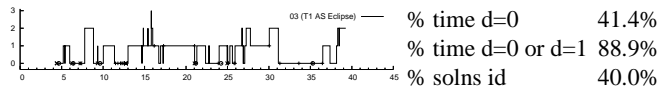

1 Autosave

1.1 Eclipse