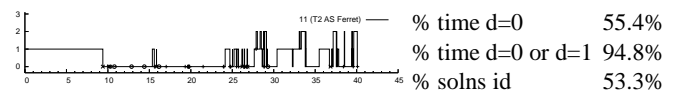

1 Autosave

1.1 Eclipse

1.2 JQuery

1.3 Ferret

1.4 Suade