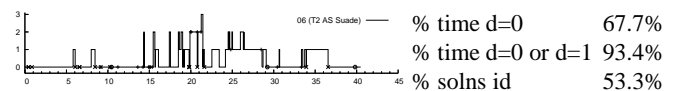

1 Autosave

1.1 Eclipse

1.2 JQuery

1.3 Ferret

1.4 Suade