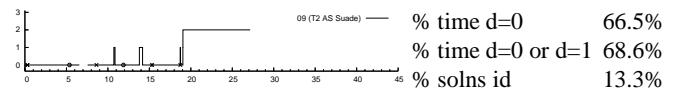

1 Autosave

1.1 Eclipse

1.2 JQuery

1.3 Ferret

1.4 Suade