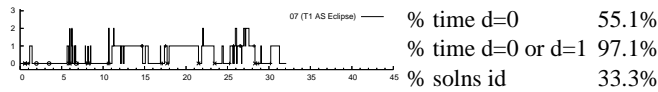

1 Autosave

1.1 Eclipse