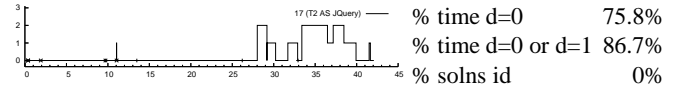

1 Autosave

1.1 Eclipse

1.2 JQuery

1.3 Ferret

1.4 Suade