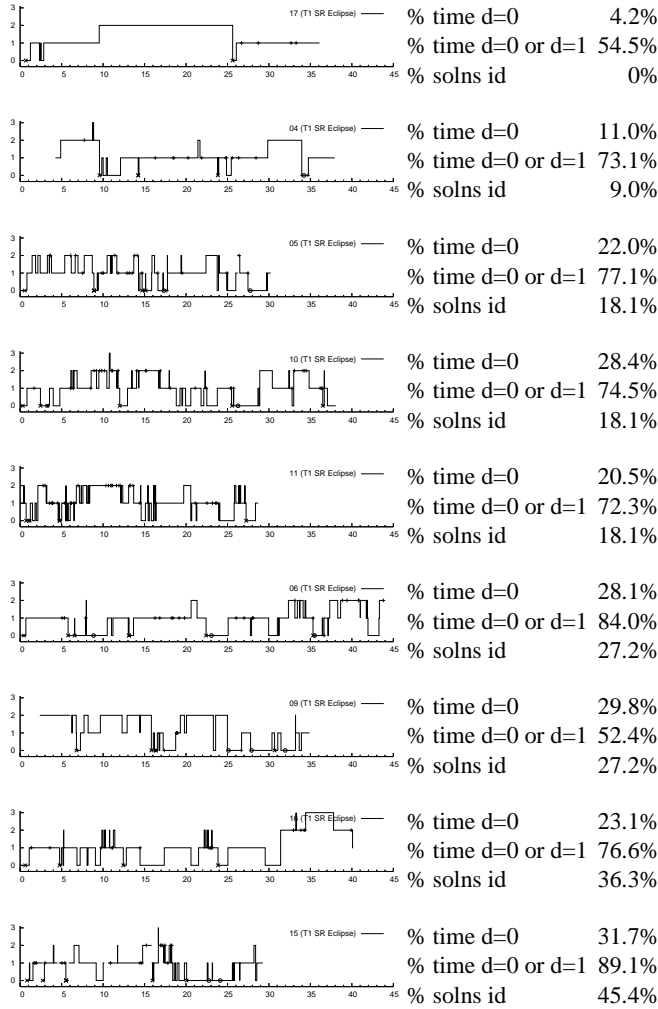

2 Settings Reloading

2.1 Eclipse