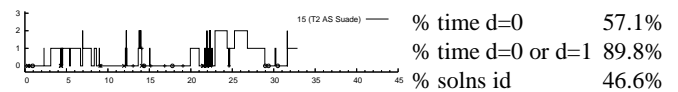

1 Autosave

1.1 Eclipse

1.2 JQuery

1.3 Ferret

1.4 Suade