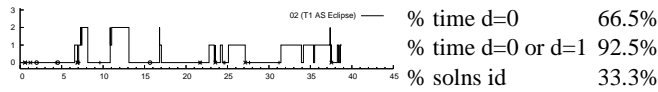

1 Autosave

1.1 Eclipse