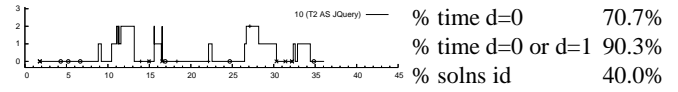

1 Autosave

1.1 Eclipse

1.2 JQuery

1.3 Ferret

1.4 Suade