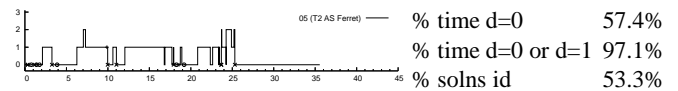

1 Autosave

1.1 Eclipse

1.2 JQuery

1.3 Ferret

1.4 Suade