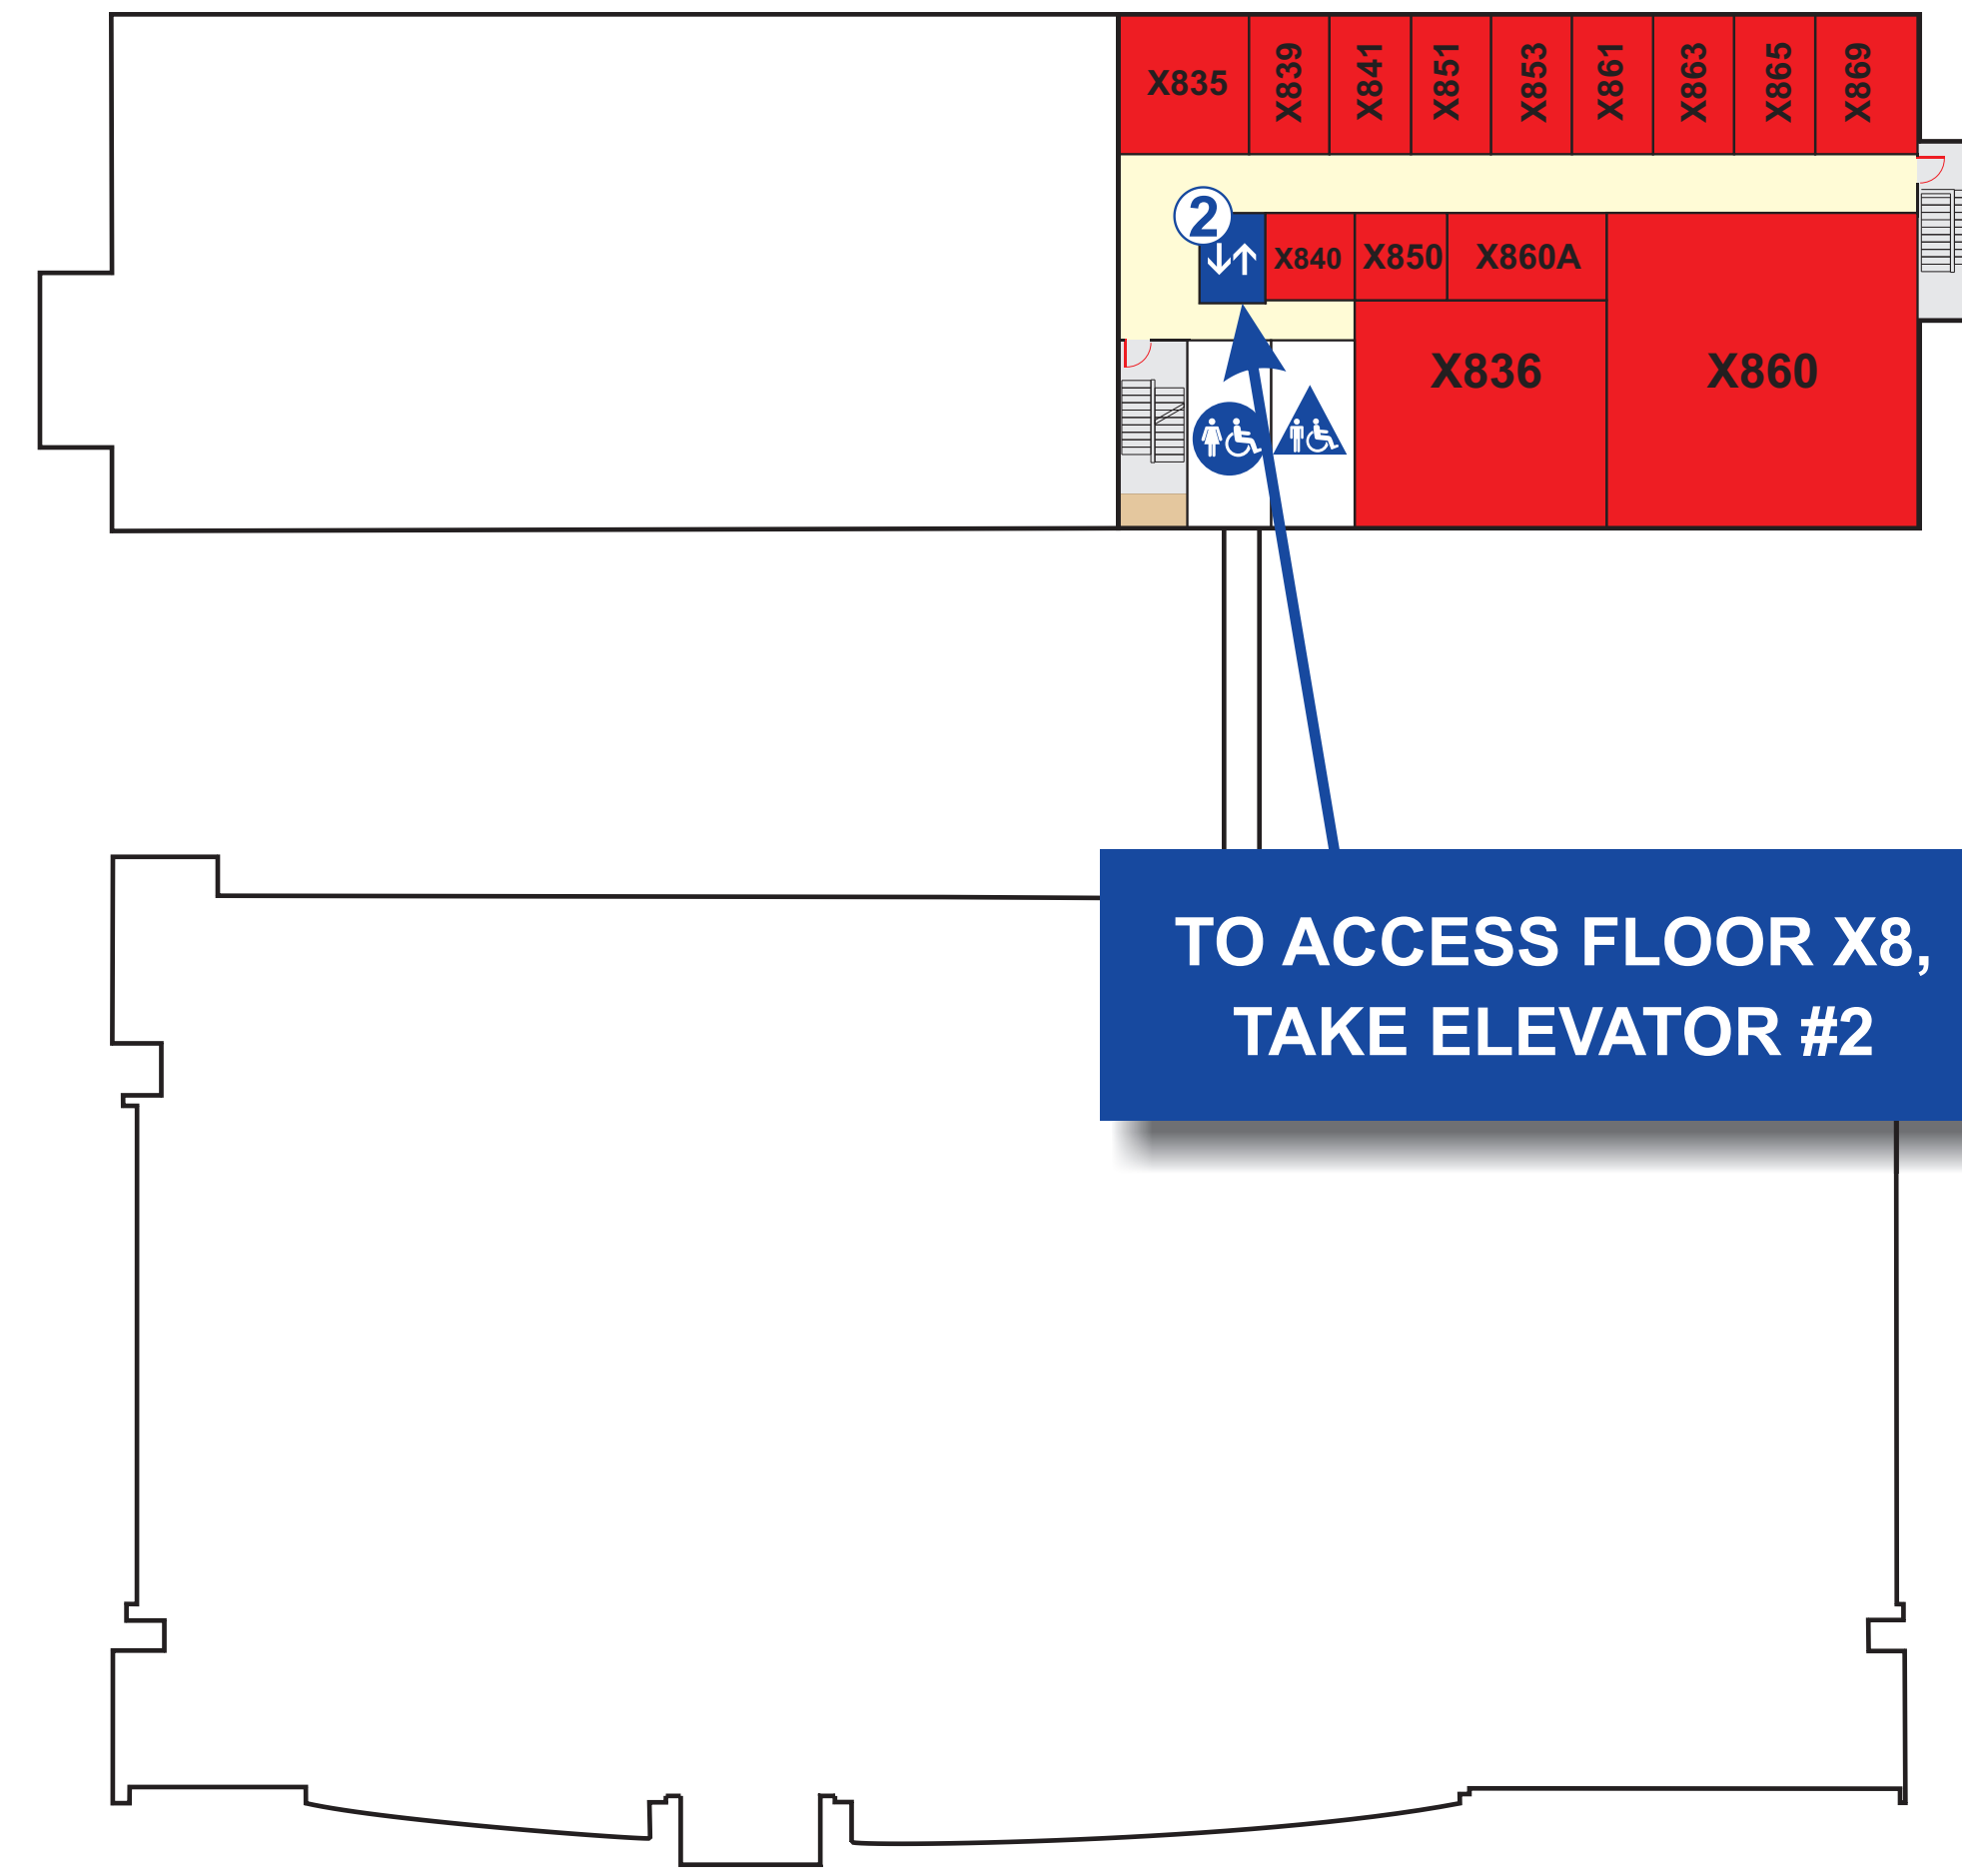

### Floor X8

- Computer Science Boardroom X836
- Computer Science Lounge X860

### Legend

- Corridor
- Stairway
- Elevator [Note: elevators are numbered 1 to 4]
- Accessible Washrooms
- Shower
- Accessible Pathway
- Emergency Telephone

### Location Map

Floor 2 and X3

Floor X8

TO ACCESS FLOOR X8, TAKE ELEVATOR #2

Floor 1 and X2

Floor X6 and X7

TO ACCESS FLOOR X7, TAKE ELEVATOR #1

TO ACCESS FLOOR X6, TAKE ELEVATOR #2

Floor X1

Floor X5

Floor 0 and X0 (Basement)

Floor 3 and X4