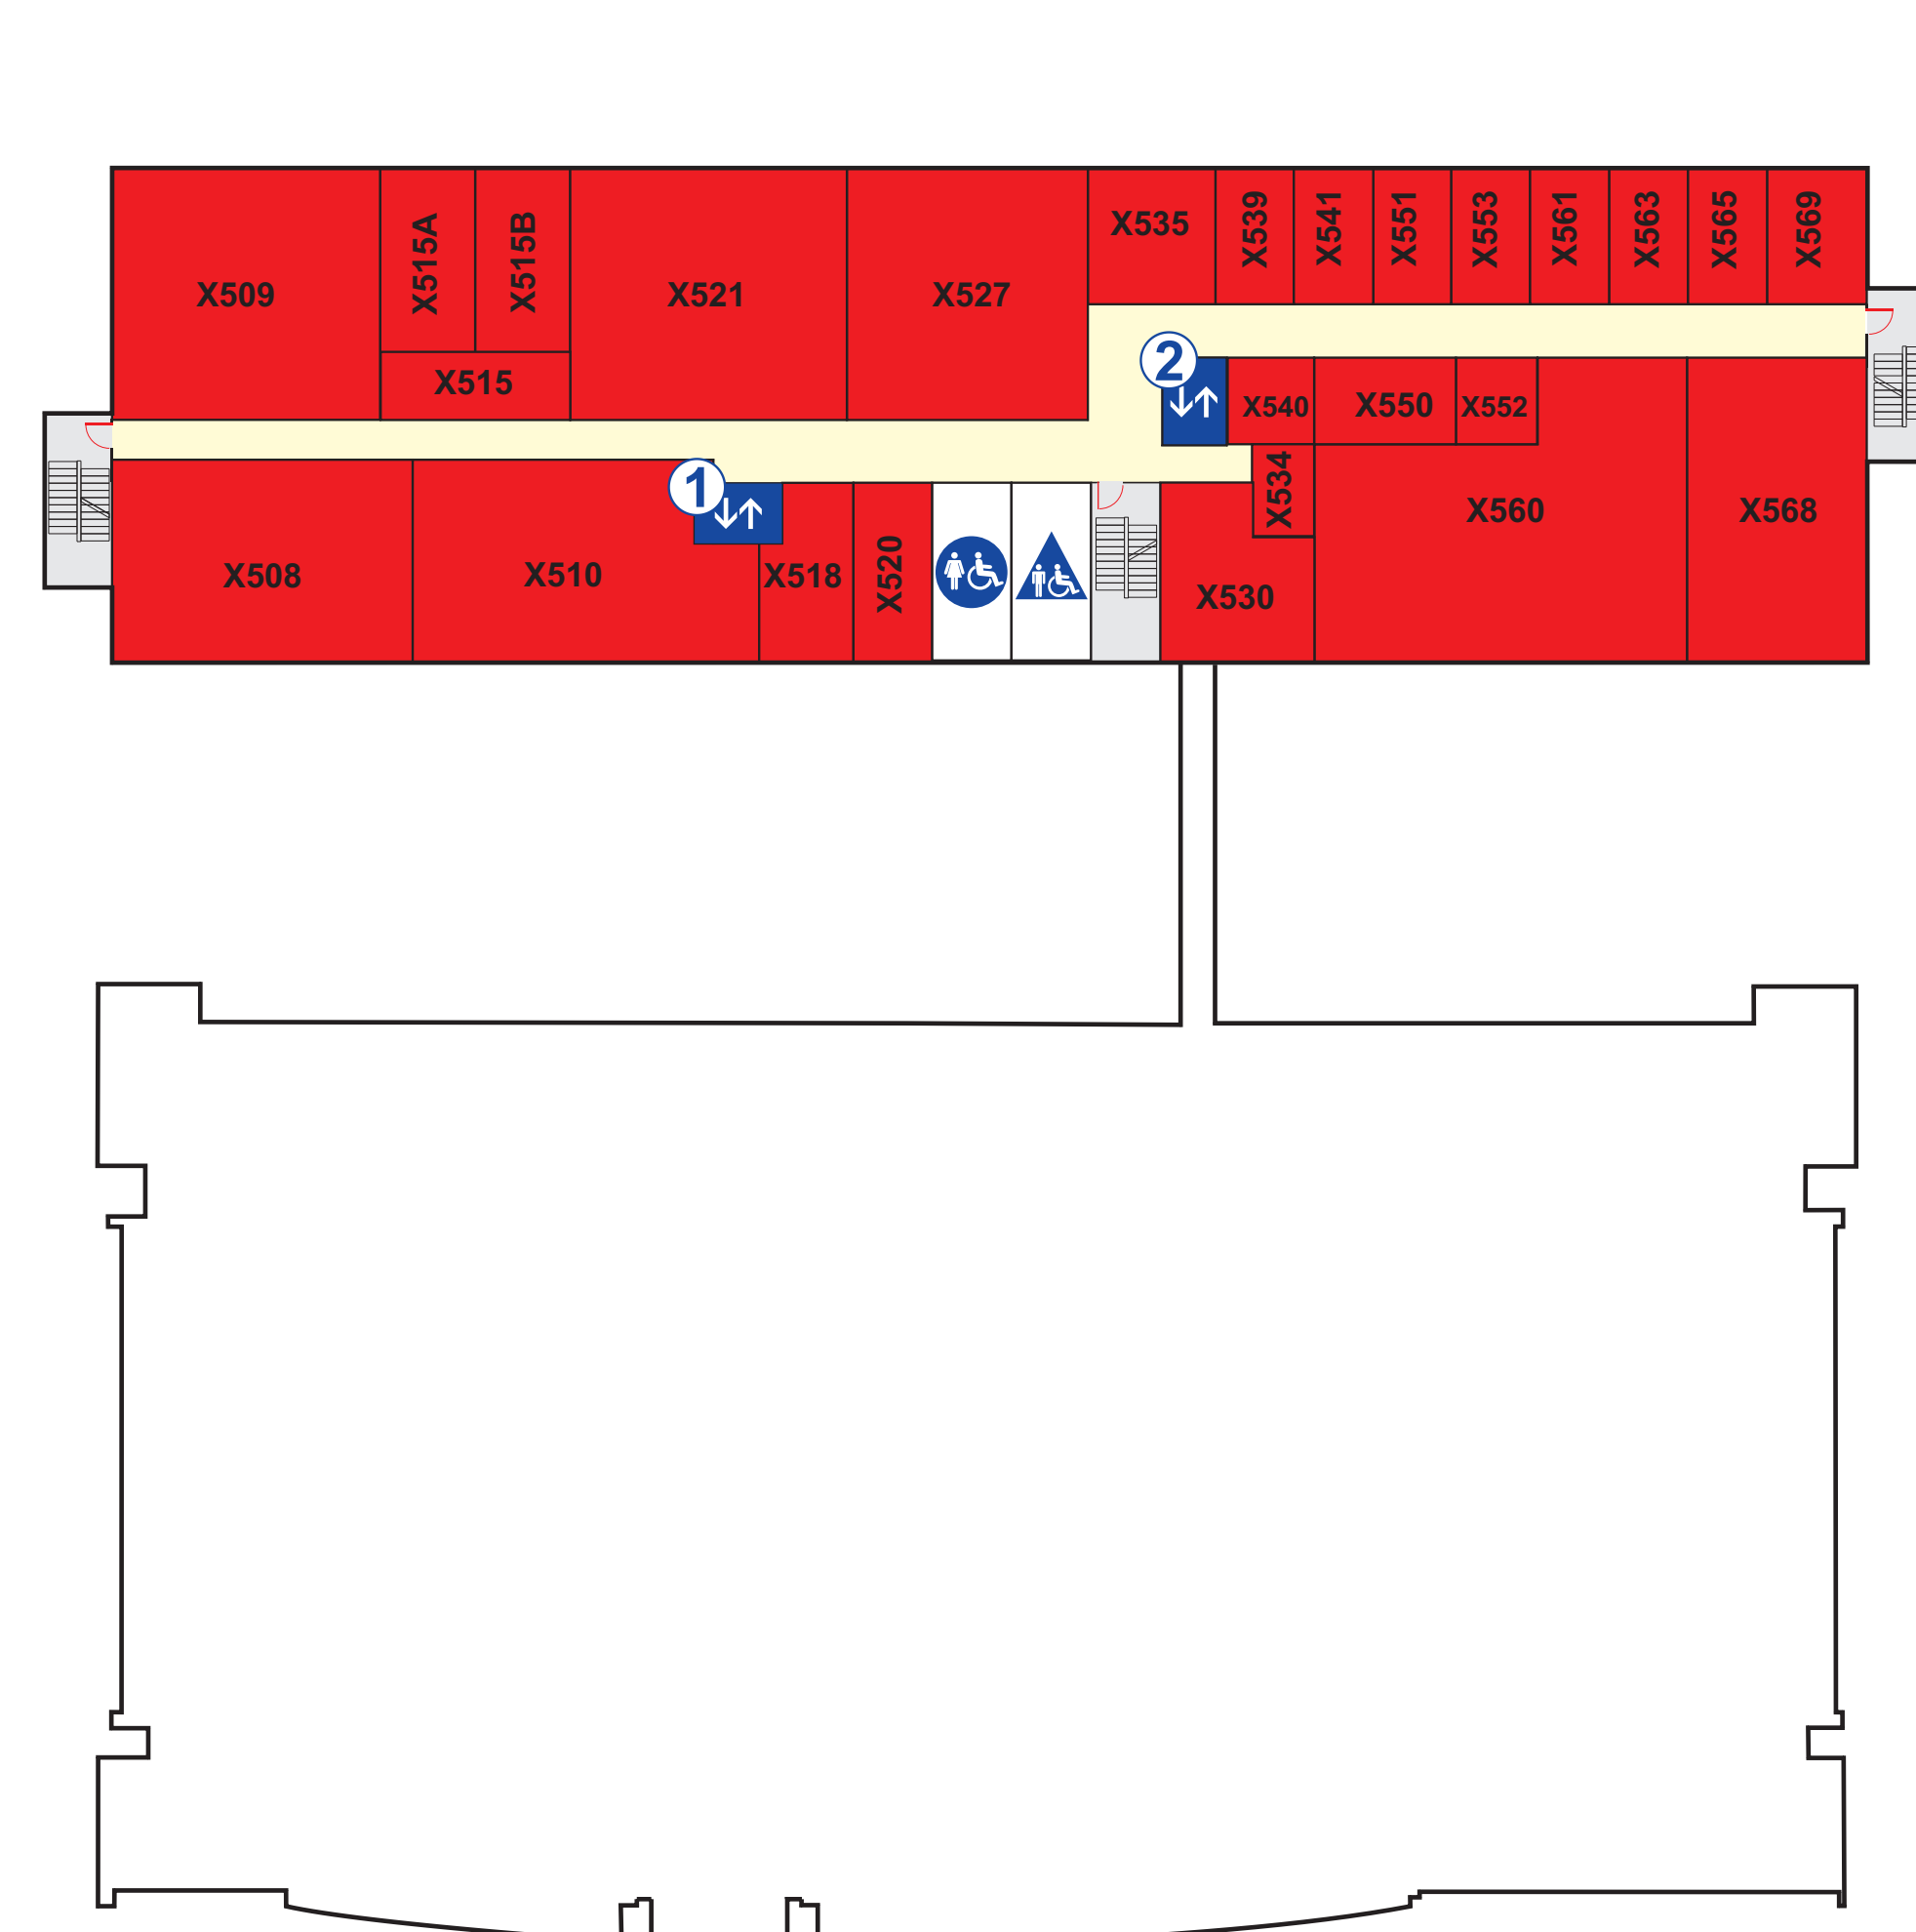

### Floor X8

- Computer Science Boardroom X836
- Computer Science Lounge X860

### Legend

- Corridor
- Stairway
- Elevator [Note: elevators are numbered 1 to 4]
- Accessible Washrooms
- Shower
- Accessible Pathway
- Emergency Telephone

### Location Map

Floor 2 and X3

Floor X8

TO ACCESS FLOOR X8, TAKE ELEVATOR #2

Floor 1 and X2

Floor X6 and X7

TO ACCESS FLOOR X7, TAKE ELEVATOR #1

TO ACCESS FLOOR X6, TAKE ELEVATOR #2

Floor X1

Floor X5

Floor 0 and X0 (Basement)

Floor 3 and X4