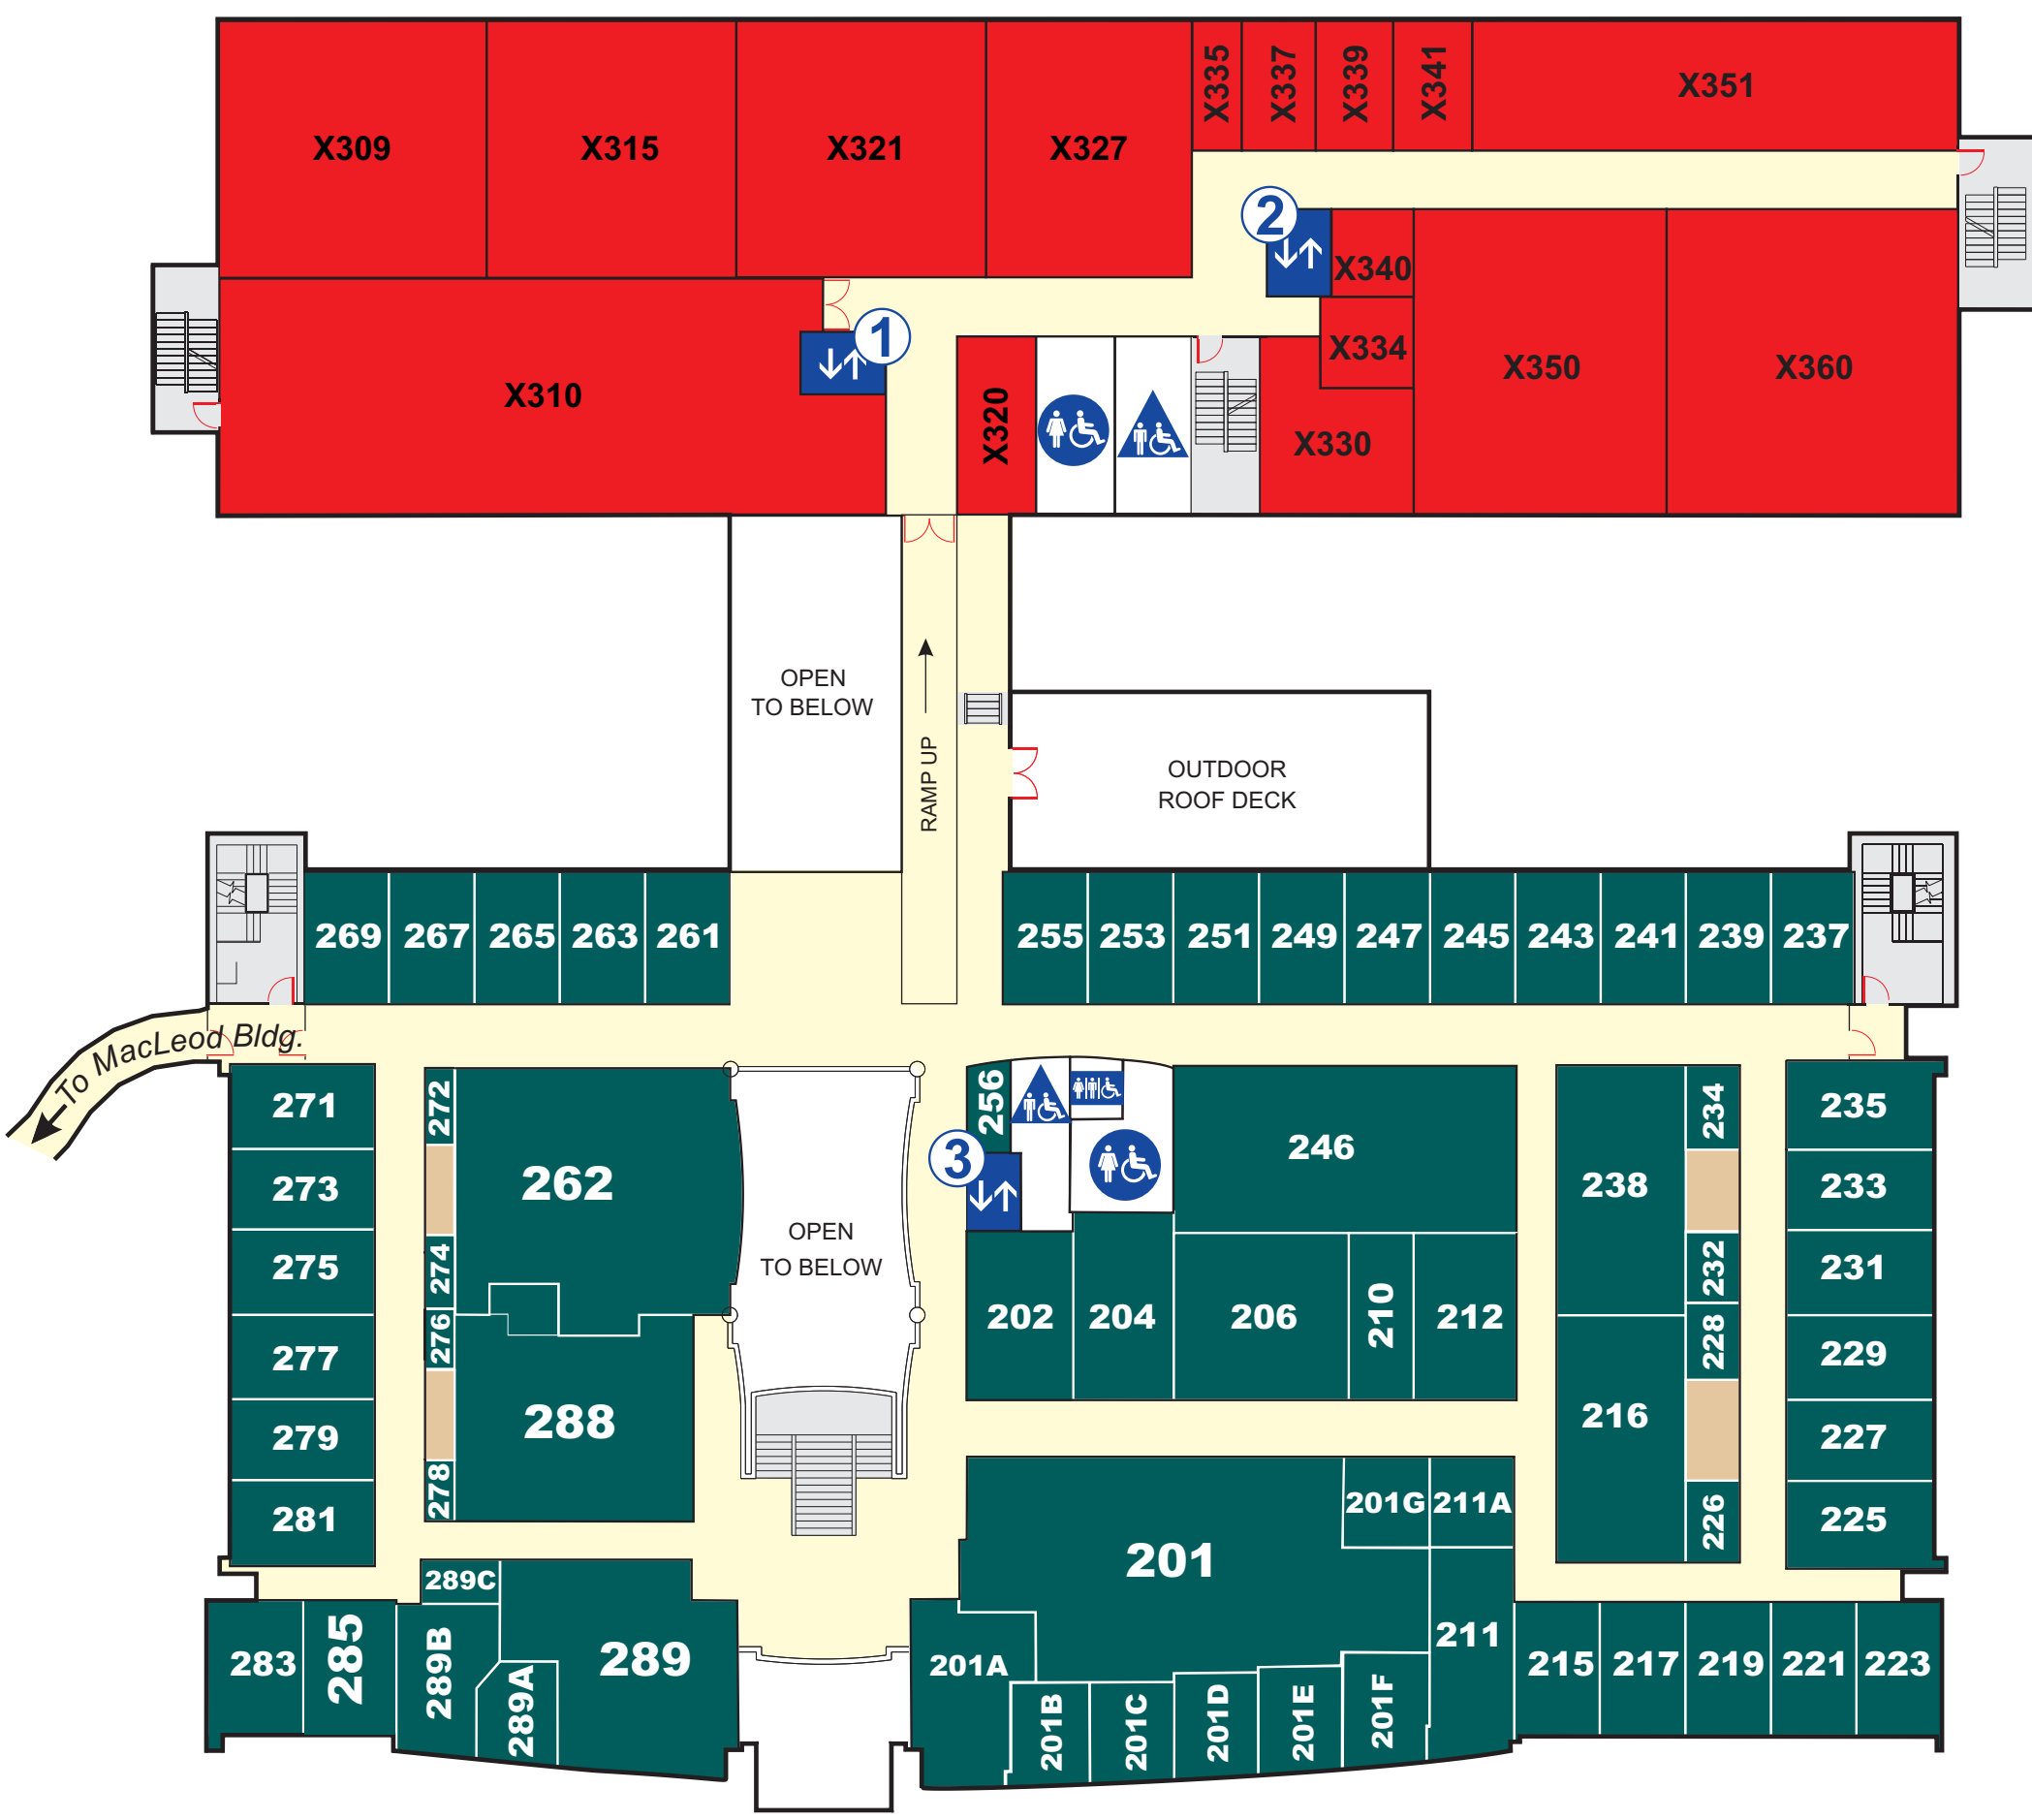

### Floor X8

- Computer Science Boardroom X836
- Computer Science Lounge X860

### Location Map

Floor 2 and X3

Floor X8

TO ACCESS FLOOR X8, TAKE ELEVATOR #2

Floor 1 and X2

Floor X6 and X7

TO ACCESS FLOOR X7, TAKE ELEVATOR #1

TO ACCESS FLOOR X6, TAKE ELEVATOR #2

Floor X1

Floor X5

Floor 0 and X0 (Basement)

Floor 3 and X4