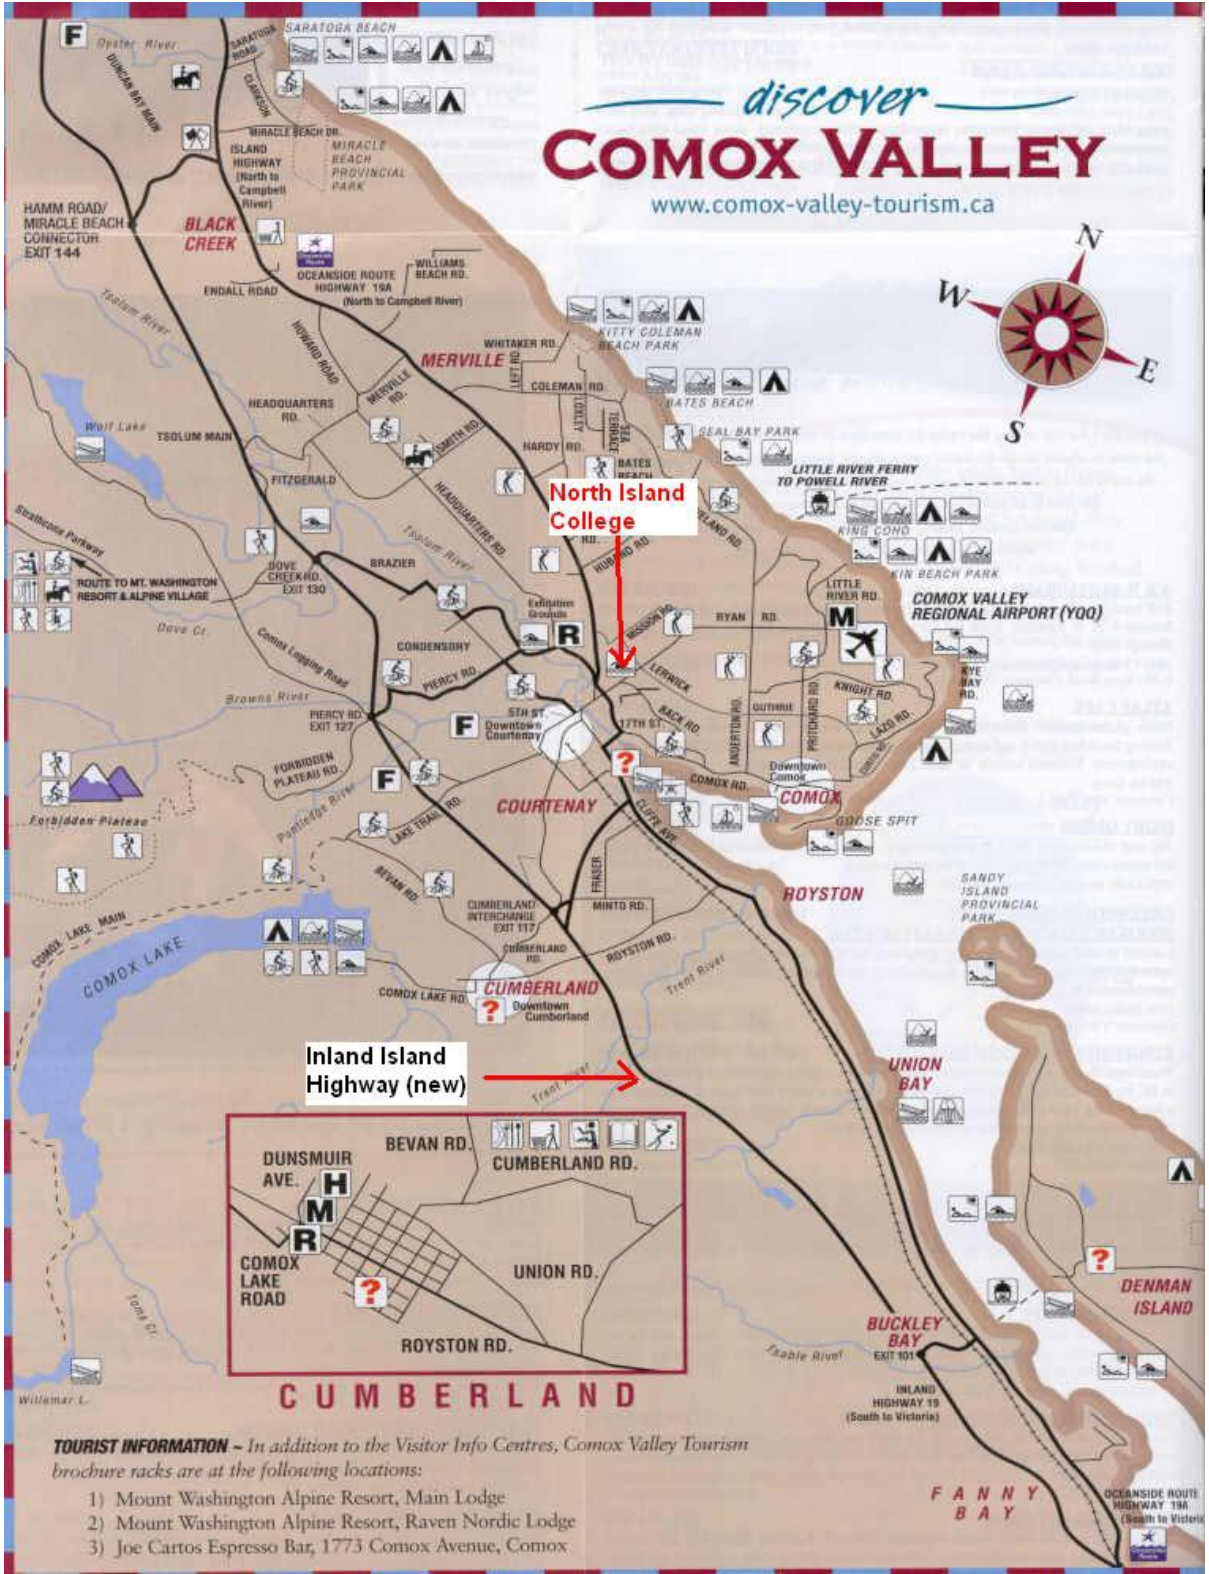

discover
COMOX VALLEY

www.comox-valley-tourism.ca

TOURIST INFORMATION - In addition to the Visitor Info Centres, Comox Valley Tourism brochure racks are at the following locations:

- 1) Mount Washington Alpine Resort, Main Lodge
- 2) Mount Washington Alpine Resort, Raven Nordic Lodge
- 3) Joe Cartos Espresso Bar, 1773 Comox Avenue, Comox

CITY OF COURTENAY

North Island College

Airport

- 1 Walnut Ave
- 2 Corker Ct
- 3 Redwood St
- 4 April Pl
- 5 Strathcona Cr
- 6 Chestnut Ave
- 7 Hawthorne Pl