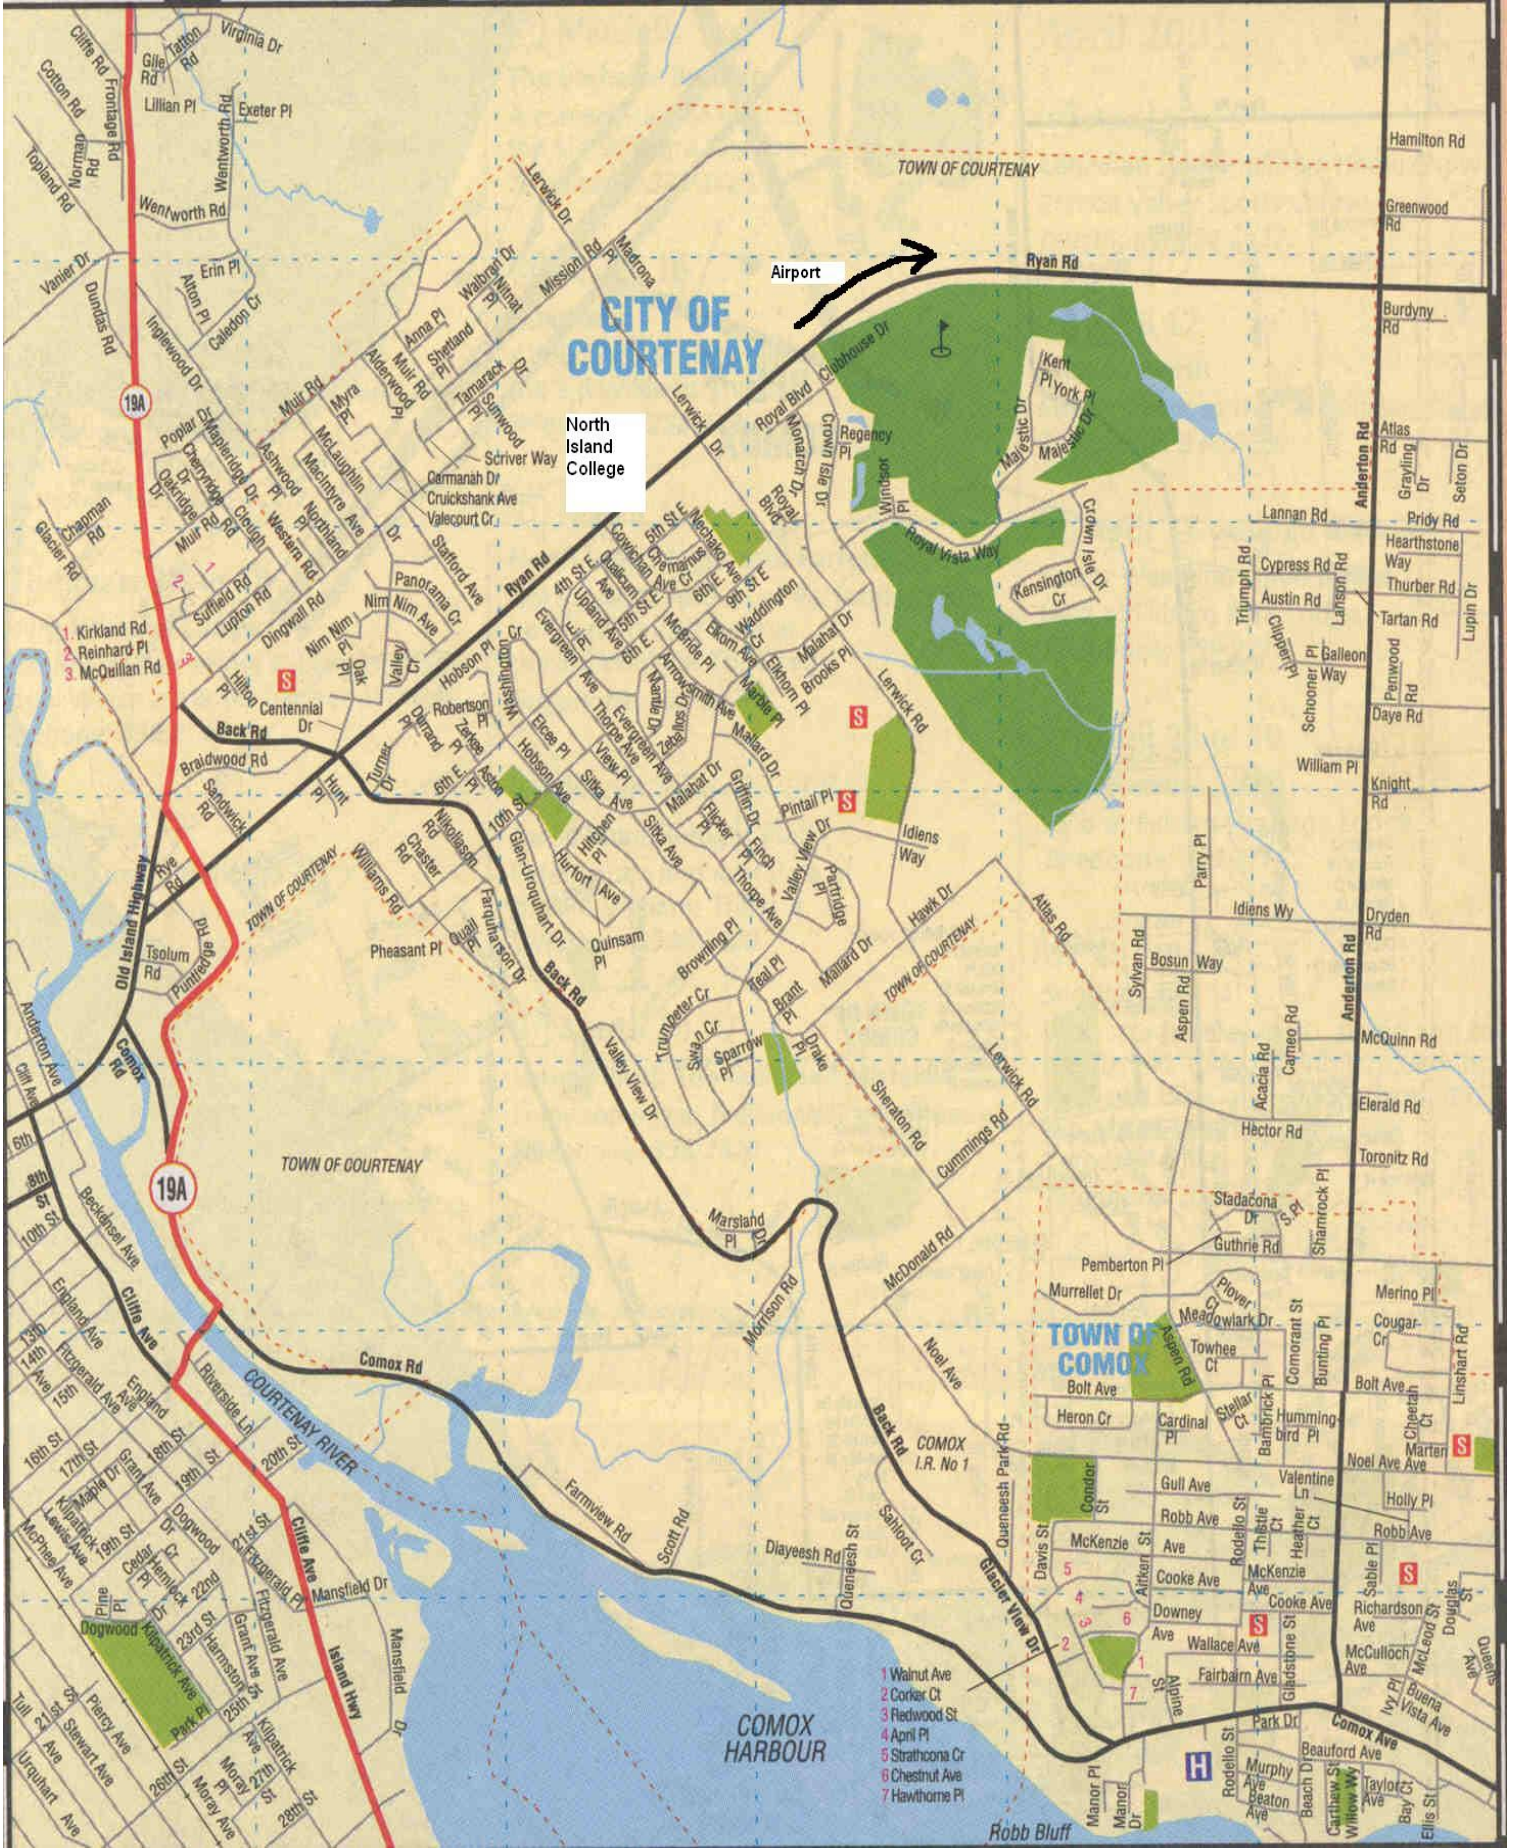

discover
COMOX VALLEY

www.comox-valley-tourism.ca

TOURIST INFORMATION - In addition to the Visitor Info Centres, Comox Valley Tourism brochure racks are at the following locations:

- 1) Mount Washington Alpine Resort, Main Lodge
- 2) Mount Washington Alpine Resort, Raven Nordic Lodge
- 3) Joe Cartos Espresso Bar, 1773 Comox Avenue, Comox

CITY OF COURTENAY

North Island College

Airport

- 1 Walnut Ave
- 2 Corker Ct
- 3 Redwood St
- 4 April Pl
- 5 Strathcona Cr
- 6 Chestnut Ave
- 7 Hawthorne Pl